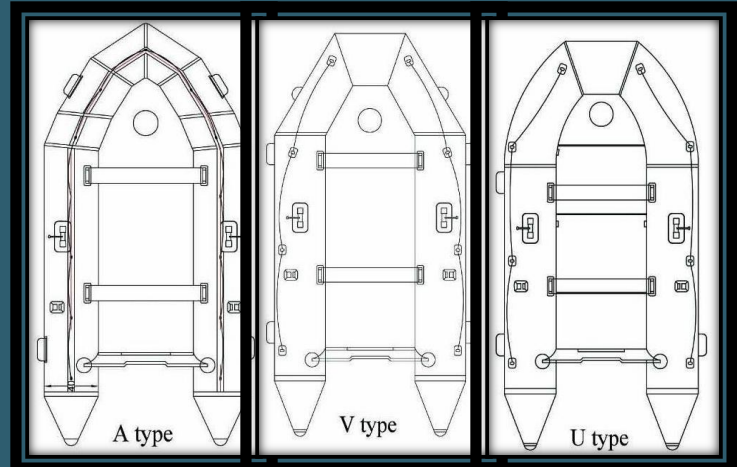

InflataCraft

Inflatable Boat 2.0 to 3.6 meter 6.6 to 12 feet

Note: Price is subject to change without prior notice

Model	UB200	UB230	UB250	UB270	UB300	UB330	UB360
Over Length (CM)	200	230	250	270	300	330	360
Over Width (CM)	126	126	126	150	150	151	170
Inside Width(CM)	61	61	61	68	68	68	80
Tube Diam. (CM)	34	36	36	40	40	40	45
Air Chamber	3+1	3+1	3+1	3+1	3+1	3+1	3+1
Max engine (HP)	3	4	5	8	10	15	20
Transom Height(cm)	37±1	37±1	37±1	38±1	38±1	38±1	38±1
Max Persons	2	2	3	3	4	5	5+1
Max Loading (KG)	200	200	280	355	465	525	620
N.W (KG)	24	26	32	50	54	65	66
G. W (KG)	26	29	35	52	57	68	70
Packing size (cm)	113*60*35			115*65*45			123*75*45

Korean PVC, Same as Zodiac PVC. 3 years guarantee
0.9mm PVC for UB200-UB470, 1.2mm PVC for UB500-UB650

Aluminum floor			$ 1395	$ 1419	$ 1448	$ 1485	$ 1579
Plywood floor	$ 1290	$ 1299	$ 1338	$ 1369	$ 1416	$ 1429	$ 1509
Air deck	$ 310	$ 325	$ 338	$ 405	$ 428	$ 455	

0.9 mm PVC made in China ,6 months guarantee

Aluminum floor			$ 1355	$ 1385	$ 1425	$ 1455	$ 1550
Plywood floor	$ 1268	$ 1280	$ 1328	$ 1362	$ 1385	$ 1398	$ 1459
Air deck	$ 1290	$ 1307	$ 1326	$ 1366	$ 1390	$ 1416	

1. Above price base on the U type and V type ;
2. The A type need to add 40.00 USD base on U&V type;
3. UB200-UB250 is slat floor, Up UB250 is Plywood floor
4. Up UB430 need to add extra bench seat packing size: 113*60*33
5. If put liya logo on boat ,it will be 3% discount on basic boat