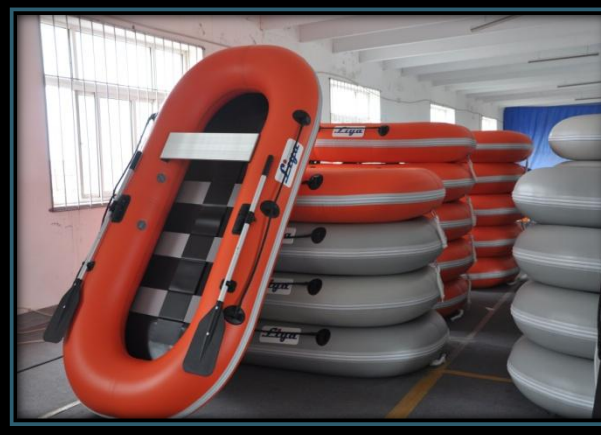

# InflataCraft

Inflatable Boat 2.0 to 6.5 meter 6.6 to 21 feet

Note: Price is subject to change without prior notice

### Inflatable boat details: