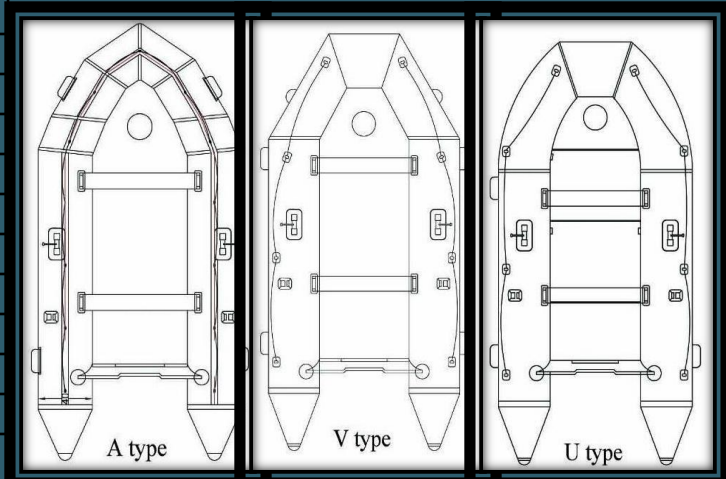

1. Above price base on the U type and V type ;
2. The A type need to add 40.00 USD base on U&V type;
3. UB200-UB250 is slat floor, Up UB250 is Plywood floor
4. Up UB430 need to add extra bench seat packing size: 113\*60\*33
5. If put liya logo on boat ,it will be 3% discount on basic boat

# InflataCraft

Inflatable Boat 3.8 to 6.5 meter 12.5 to 21 feet

Note: Price is subject to change without prior notice

Model	UB380	UB430	UB470	UB500	UB550	UB600	UB650
Over Length (CM)	380	430	470	500	550	600	650
Over Width (CM)	170	190	190	220	220	230	230
Inside Width(CM)	80	90	90	110	110	110	110
Tube Diam. (CM)	45	50	50	55	55	60	60
Air Chamber	3+1	4+1	4+1	5+1	5+1	7+1	7+1
Max engine (HP)	25	30	40	70	80	90	90
Transom Height	38±1	40±1	40±1	51±1	51±1	51±1	51±1
Max Persons	6	8	10	12	13	14	16
Max Loading (KG)	700	900	1050	1350	1450	1700	1800
N.W (KG)	78	95	124	146	149	190	195
G. W (KG)	83	105	130	152	155	200	225
Packing size	123*75*45	Boat: 140*75*45 Alu.floor:113*75*15		Boat: 160*80*60 Alu. Floor: 140*85*35			