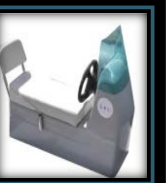

Optional accessories Price

1. Console& seat	
Console K	USD500.00
Console B	USD380.00
Console L	USD380.00
Console N	USD350.00
Console C	USD330.0
Seat G	USD320.00
Seat B	USD280.00
Seat F	USD298.00
Seat M	USD280.00
2. Italy Hydraulic steering	USD866.00
3. Mechanical steering with cable	USD239.00
4. FRP anchor base	USD70.00
5. Boat cover	USD118.00
6. Life vest	USD12.00
7. 80Liters fuel tank	USD280.0
8. Safety valve	USD55.0
9. Aluminum motor pad	USD18.0
10. Aluminum Bench seat	USD15.50
11. Aluminum paddle /oar	USD16.50
12. Removable sun cushion for RIB520	USD100.00

Console K

Console B

Console L

Console N

Seat G

Console C

Seat B

Seat F