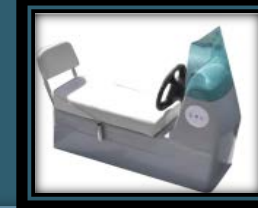

InflataCraft

Wholesale Price

Open Floor RIB 3.0 -4.0M

Basic boat 9.9 -13 Feet Price List With Standard Console O & Seat L

without bow seat storage box

with bow seat storage box each boat need plus USD65.0

Price includes global shipping

Optional accessories Price

Console o

Model	Korea 0.9mm PVC Price	Europe Hypalon	Taiwan Hypalon
HYP300	USD2795.0	USD3,688.0	USD3,460.0
HYP330	USD2845.0	USD3,710.0	USD3,520.0
LY360	USD3,190.0	USD3,998.0	USD3,760.0
LY380	USD3,200.0	USD4,097.0	USD1,830.0
LY400	USD3,295.0	USD4,195.0	USD4,010.0

Mech, steering	USD210.0
FRP anchor	USD70.0
Battery with box and switch	USD125.0
Boat coverHYP300-HYP400	USD70.0
Aluminum Bench seat	USD15.5
Safety valve	USD55.0
Aluminum motor pad	USD18.0
Cushion for front box	USD30.0
Seat L	USD260.0
Seat J	USD275.0
Console O	USD230.0
Console C	USD330.0
Console J	USD290.0

Seat L

The price including following equipments:

1. Foot pump
  2. Repair kit
  3. Paddles
2. Hypalon boat:
   Hypalon handle.
   Hypalon rubbing strake for hypalon boat

Guarantee: Pvc tube 3 years guarantee, hypalon tube & fiberglass hull 5 years guarantee, accessories 1 year guarantee

Console J

Console C

Seat J

Note: Price is subject to change without prior notice