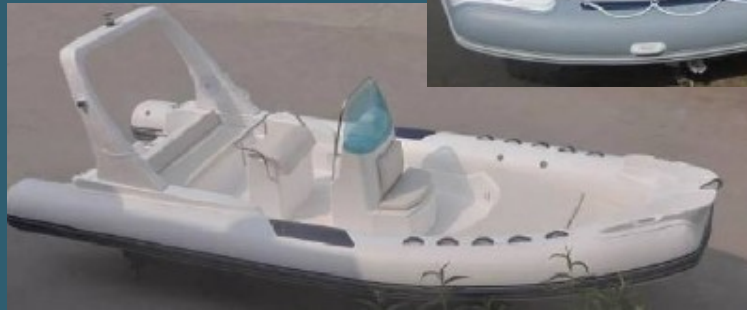

InflataCraft

RIB 6.2 M 20 Feet

Specification

Model Name	HYP620A
Full Length	6.2m/20feet
Full width	2.45m/8feet
Inside length	5.45m/18feet
Inside width	1.4m/4.6feet
Tube diameter	52cm/1.7feet
Air chamber	6PCS
Recommend HP	115HP
Max HP	150HP
Engine shaft	25inch
V Sharpe degree	20°
Capacity	10 persons
Net weight	500kg
Max Loading	1345kg
20/40feet container	2/4PCS
Category	C